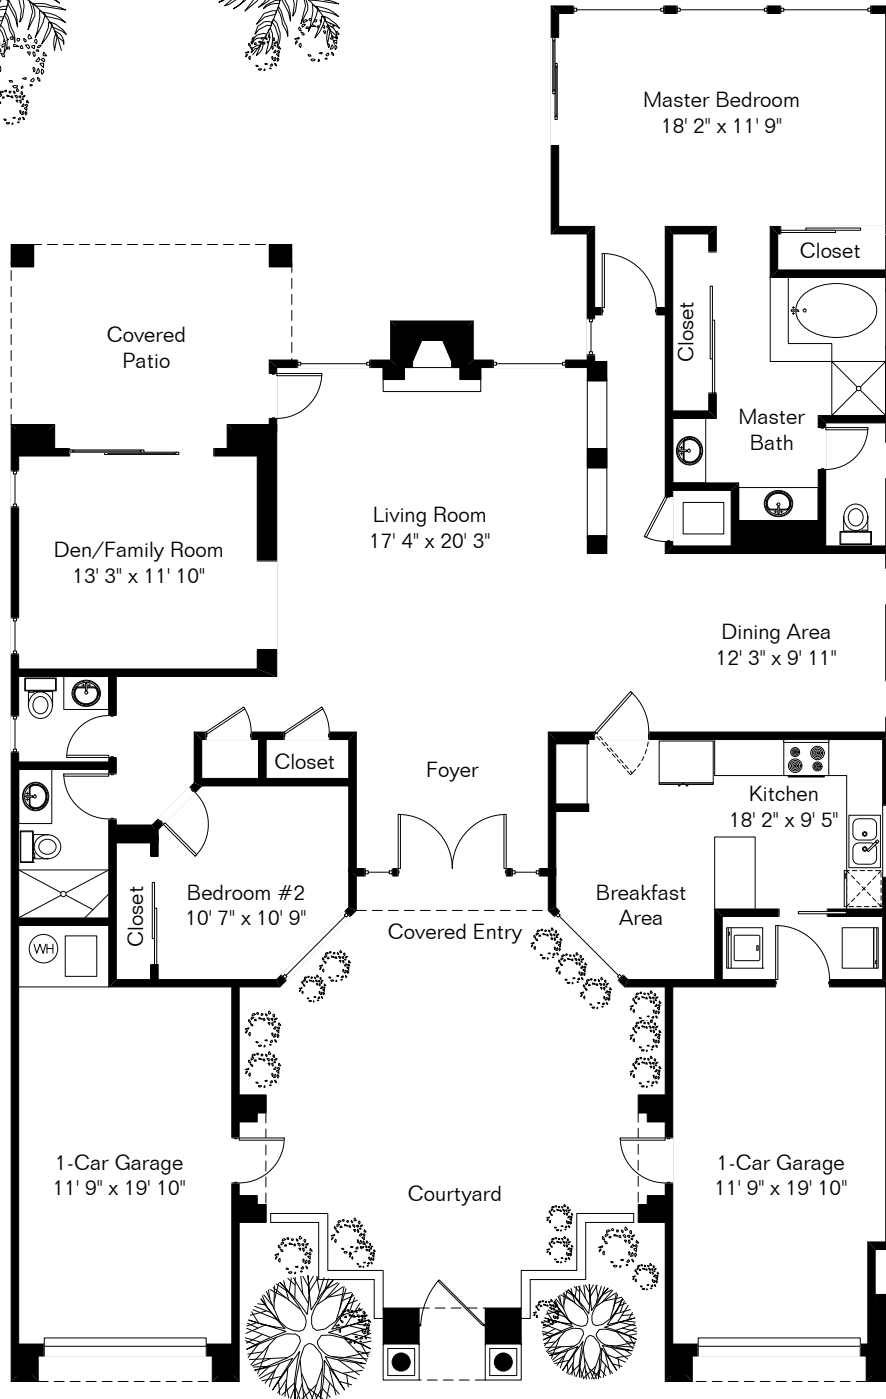

The square footages and room size information are deemed to be reliable but are not guaranteed and should be independently verified. This drawing is for marketing purposes only.

9997 N Bighorn Butte Dr

Site Visit December 2019

Living Area 1,900 Sq Ft
Garage 543 Sq Ft

Copyright 2019 Floor Plans First! LLC
All Rights Reserved.

www.FloorPlansFirst.com

Toll Free (877) 887-1500
Voice (520) 881-1500

Floor Plans First!
See the Floor Plan First!